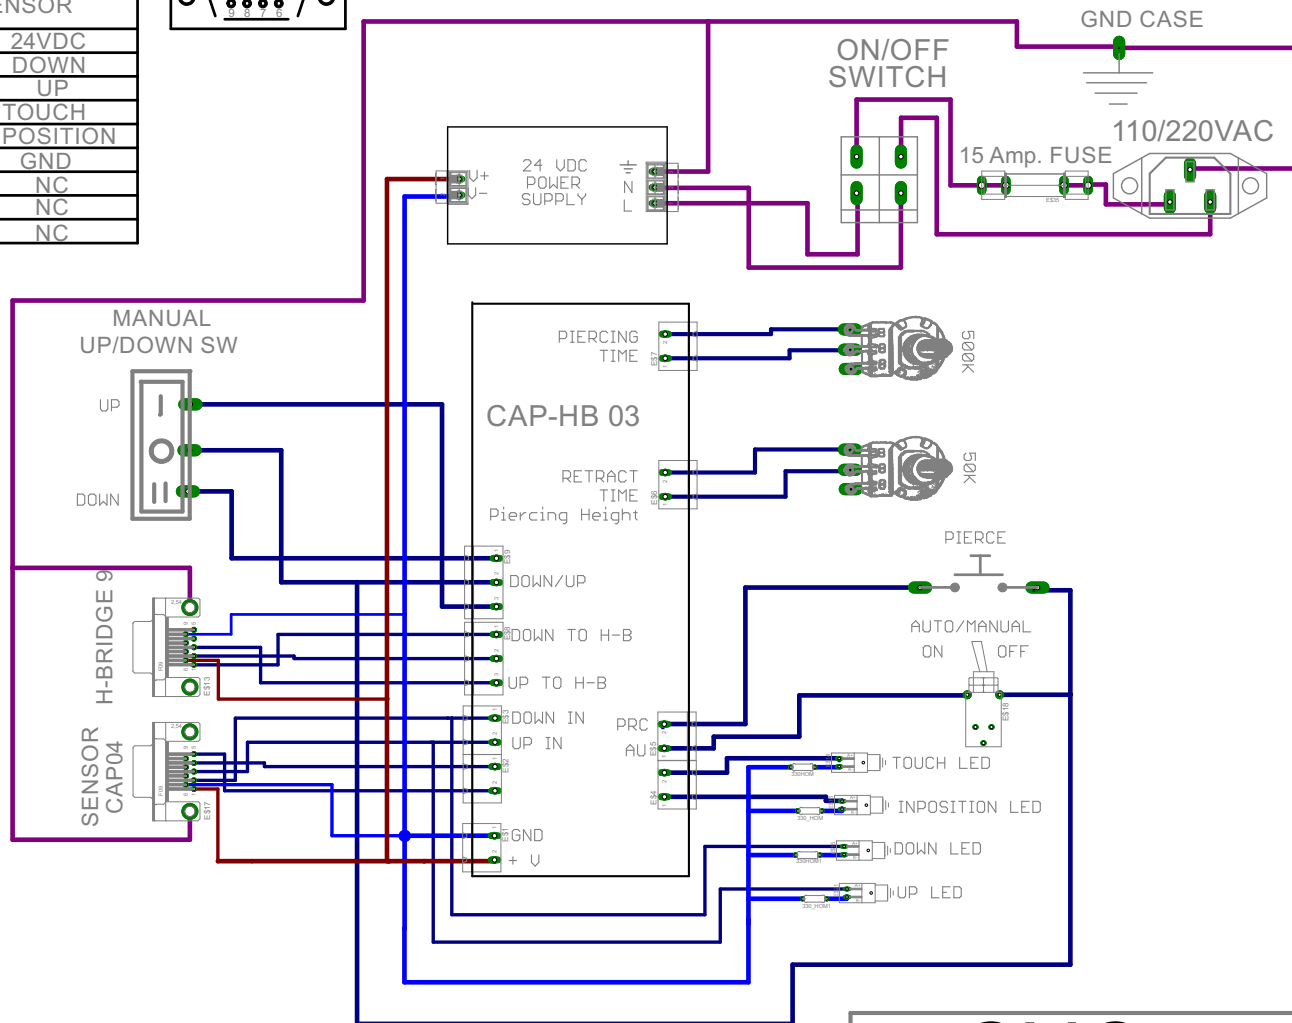

H-BRIDGE 9	
1	A
2	COM
3	B
4	NC
5	NC
6	24VDC
7	24VDC
8	GND
9	GND

CAP04 SENSOR	
1	24VDC
2	DOWN
3	UP
4	TOUCH
5	IN POSITION
6	GND
7	NC
8	NC
9	NC

CNC4PC

<http://www.cnc4pc.com>

Designed: YAC	Date: OCT-02-2012
---------------	-------------------

Revised:	Date:
----------	-------

Item: E5R1	Ver.: 1
------------	---------

Description:	Stand Alone Plasma THC
--------------	------------------------