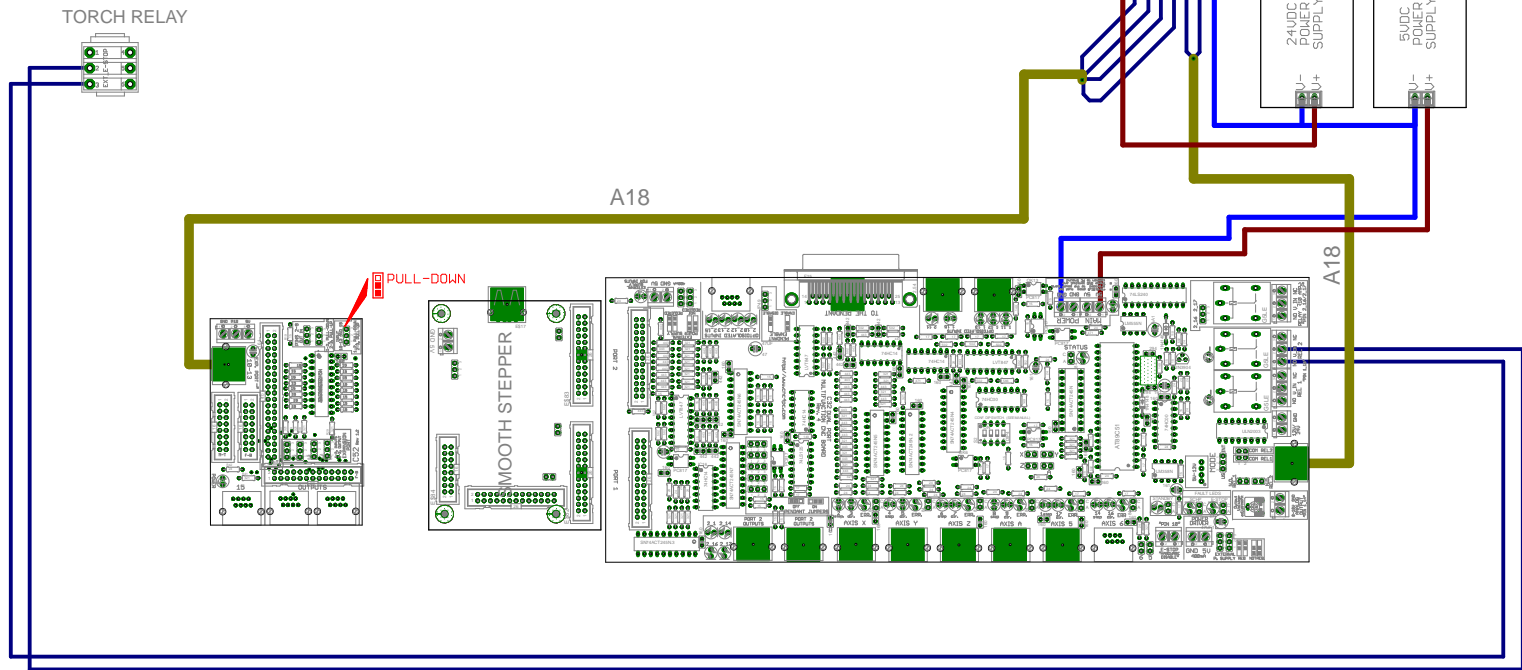

RJ45	A18	THC	PORT_PIN
1	24 VDC	24 VDC	POWER SUPPLY
2	ORANGE	DOWN	LPT3_13
3	GREEN WHITE	UP	LPT3_12
4	BLUE	TOUCH	LPT3_11
5	BLUE WHITE	POSITION	LPT3_10
6	ORANGE	HEIGHT V+	LPT1_14
7	ORANGE WHITE	HEIGHT V-	ACM
8	GND	0V	POWER SUPPLY

█ PARALLEL CABLE DB25 MALE/MALE
█ STRAIGH-THRU 568B UTP CABLE

CNC4PC
<http://www.cnc4pc.com>

Designed: YAC	Date: AUG-01-2014
Revised:	Date:
Item: KT-THC	Ver.: 1
Description: THC	